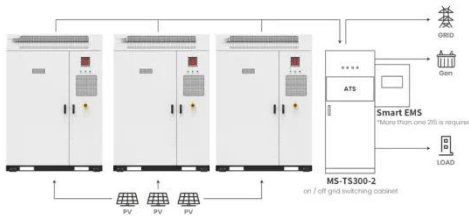

Medicine and Internal Medicine.

Application scenarios of energy storage battery products

100kwh ip54 photovoltaic battery cabinet

About 100kwh ip54 photovoltaic battery cabinet 100kwh ip54 photovoltaic battery cabinet represents a transformative advancement in the realm of energy solutions, particularly designed for industrial and ...

18650 3.7V
Li-ion
RECHARGEABLE BATTERY
2000mAh