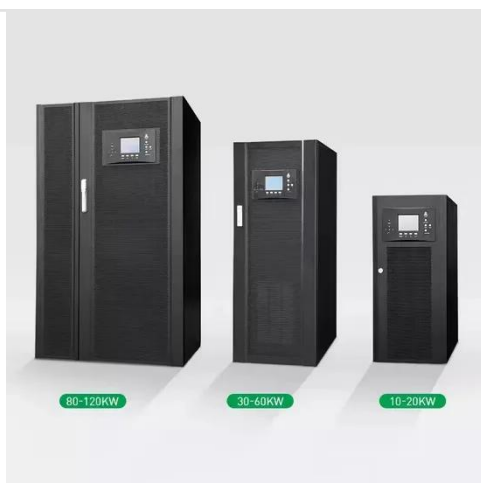

KREATYWNY ENERGY POLSKA

10MWh Modular Battery Cabinet for Power Distribution Room France

-  **100KW/174KWh**
-  **Parallel up-to 3sets**
-  **IP Grade 54**
-  **EMS AND BMS**

10MWh Modular Battery Cabinet for Power Distribution Room France

Battery Energy Storage System (BESS) Integrator , Edina

5MW / 10MWh Modular Battery Energy Storage System (BESS) Our new 5 MW / 10 MWh Battery Energy Storage System is now live, engineered from the ground up in Lisburn. Our modular, ...