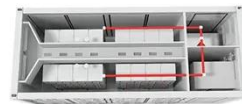

All-in-One Energy Storage Cabinet & BESS Cabinets , Modular, ...