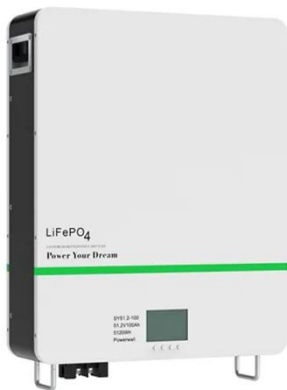

exhaust, liquid cooling + dehumidification design, all ensure the safety of the energy storage ...

Outdoor Energy Storage Cabinet System Manufacturer & Supplier

Wenergy provides fully integrated, outdoor-rated ESS cabinets using LiFePO4 technology with modular design and robust safety architecture. Our solutions are engineered for long-term operation, scalable ...