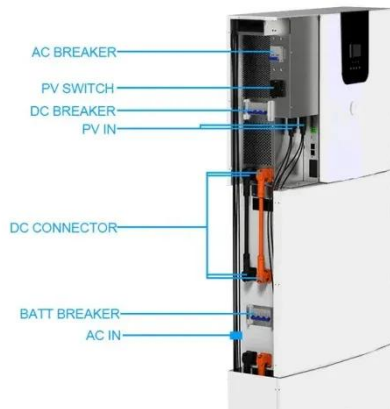

System w/ Battery ...

Shop our 10kWh Enphase Ensemble battery backup package to add an energy storage solution to your solar power system.

10 kWh Solar Battery

The 4th generation Enphase IQ Battery 10C is an all-in-one AC-coupled 10 kWh battery storage system with integrated Enphase IQ8 Microinverters and battery management unit that is reliable, smart, and ...

10 KWh Battery Guide 2025: Best Systems, Costs & Expert Reviews

This comprehensive guide examines the best 10 kWh battery systems available, compares costs from budget-friendly options starting at $990 to premium systems reaching $18,000, ...

18650^{3.7V}
Li-ion
RECHARGEABLE BATTERY
2000mAh

Home Battery, Boost, 10kWh, LFP

Schneider Boost is a 10kWh capacity home battery with LFP chemistry that stores solar energy for later use when the electricity rates are high or during a power outage. Boost can be connected