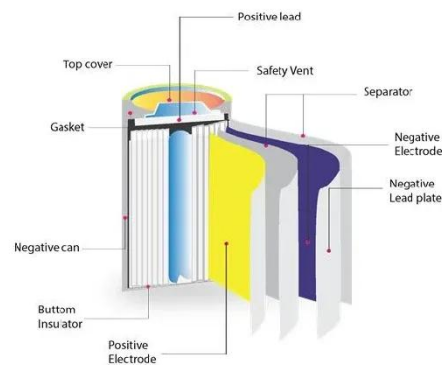

Outdoor Communication Energy Cabinet , Moblie, Hybird Power

Experience the HJ-SG-D02 series from Huijue Group, a versatile outdoor communication energy cabinet designed for stable power supply in communication base stations, smart transportation, and more. ...