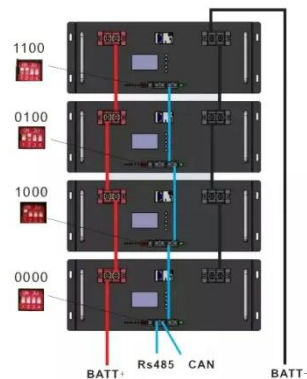

### OUPES 1200W 992Wh Solar Generator Push Button Start ...

Overview The OUPES portable power station comes with 100W solar panel, delivering 992Wh of unstoppable power with a 1200W pure sine wave inverter (3600W surge), keeping essentials running ...