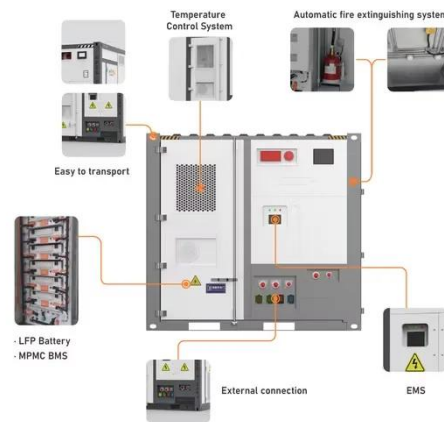

**S1200 1190Wh Portable Power Station (Solar Panel Option) , 1200W ...**

Amazon : UDPOWER S1200 1190Wh Portable Power Station (Solar Panel Option) , 1200W (1800W Surge) Pure Sine Wave AC + Max 400W Solar Input , UPS Backup for Home, RV & ...