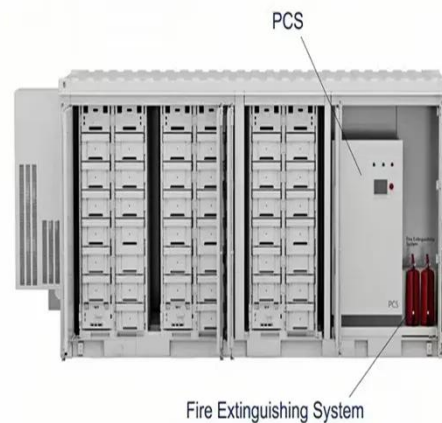

KREATYWNY ENERGY POLSKA

1500V Network Cabinet for Battery Swapping Station

1500V Network Cabinet for Battery Swapping Station

Battery Swap Cabinet Manufacturer

Battery Swap Cabinet TYCORUN 8 Slots
Battery Swap Cabinet for E-Scooters and
Three-Wheelers Battery Swap Cabinet
Electric moped/scooter/motorcycle
charging and swapping cabinet
integration ...

Battery swap cabinet

Offering rapid battery swaps, robust power management, and compatibility with various electric vehicles, these advanced battery swap systems feature IP55-rated protection, intelligent BMS with multiple ...

 **LFP 12V 100Ah**

Intelligent battery swapping cabinet- Battery swapping cabinet_Battery

BITEAN intelligent battery swapping cabinet is designed to solve the slow charging and charging safety problems of low-speed electric vehicle, and solve the transportation capacity problem for people who ...