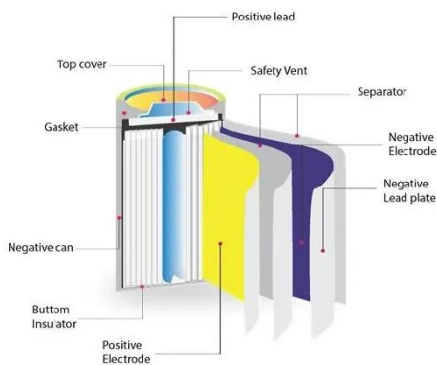

Power in Motion: A Look at Our Towable 1MWh Energy Storage Station

That's why we developed the XIAOFU Power 1MWh Mobile Energy Storage & Charging Station, designed for maximum mobility, high power output, and versatile use cases.