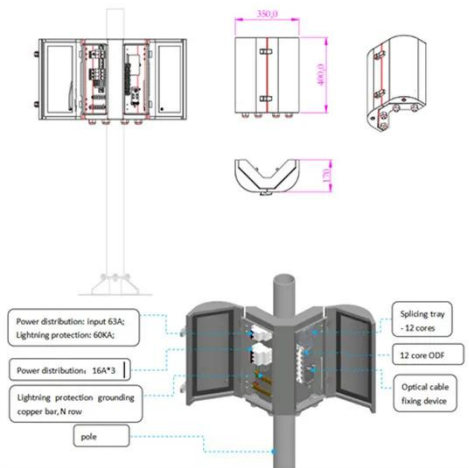

Telecom System Integration and Outdoor Network ...

Westell offers secure, weather-tight outdoor network enclosures to protect electronic equipment for outdoor telecom networks.