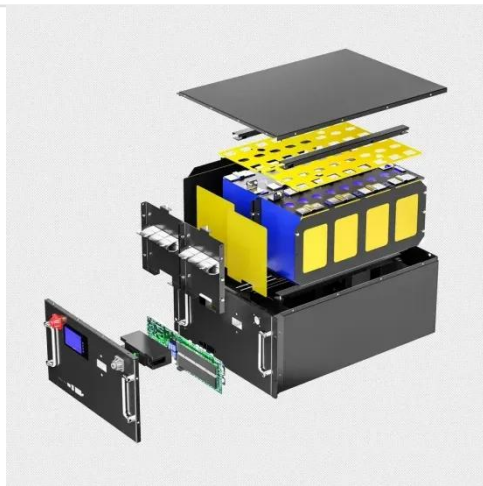

The military relies on outdoor telecom cabinets for communication and command systems, especially in field operations. These cabinets are designed to withstand the most extreme environmental ...