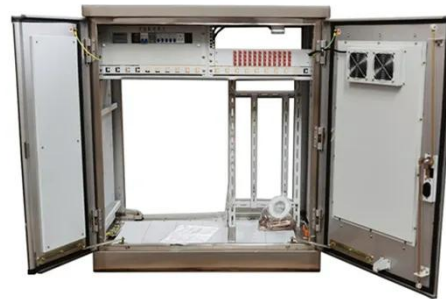

200kWh 215kWh 225kWh 245kWh C& I ESS Battery System , BSLBATT

The C& I ESS Battery System is a standard solar energy storage system designed by BSLBATT with multiple capacity options of 200kWh / 215kWh / 225kWh / 245kWh to meet energy needs such as ...