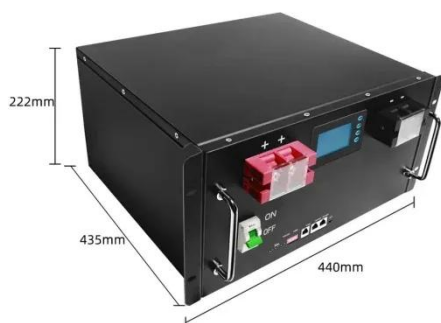

Commercial & Industrial Storage BESS System 200kWh, 220kWh, ...

This article introduces GSL ENERGY's dual-cabinet GSL-BESS50kVA high-voltage hybrid integrated energy storage system, which covers a capacity range of 200kWh to 315kWh and features ...