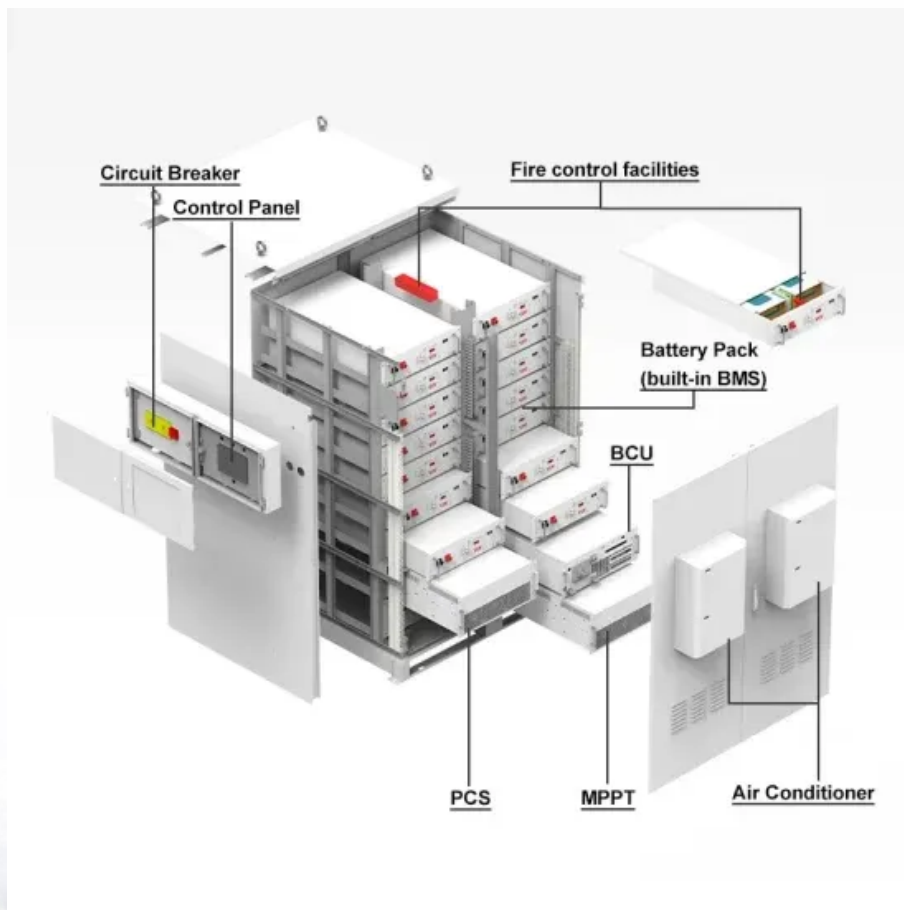

# 200kWh power distribution and energy storage cabinet for tunnels

## 200kWh power distribution and energy storage cabinet for tunnels

---

### 30-100kW/50-200kWh Industrial and Commercial Energy Storage ...

Explore the 30-100kW/50-200kWh Industrial and Commercial Energy Storage Cabinet System by Chennuo Electric. Designed for efficient energy management and grid stabilization, this system is ...