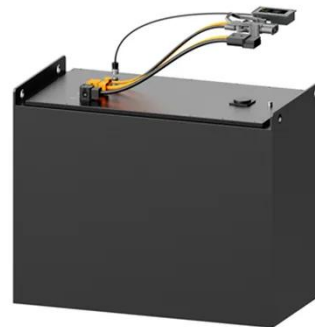

BESS: Battery Energy Storage System , Generac Industrial Energy

Start with expert collaboration. Our team has been delivering successful onsite energy solutions for over 65 years. Let's work together to build a BESS that meets your unique needs.