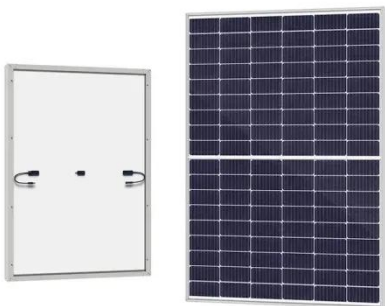

20kW large inverter price

20kw Solar Inverter

A 20kW solar inverter is a powerful energy conversion system ideal for large residential, commercial, or light industrial applications. Its performance depends on solar panel compatibility, environmental ...

20kW Pure Sine Wave Off Grid Solar Inverter

With a power capacity of 20 kW, this solar inverter is capable of handling significant electrical loads, making it suitable for larger homes, small businesses, or remote facilities with substantial power ...