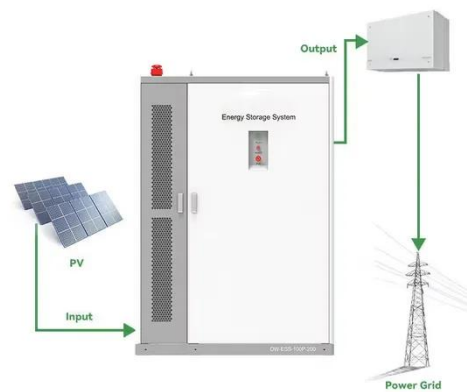

Best 20 kW Solar Inverters for Reliable Off-Grid and Hybrid Power

These inverters convert DC solar power into usable AC electricity with high stability and protection features. The following table summarizes key features of top-rated 20 kW solar inverters ...