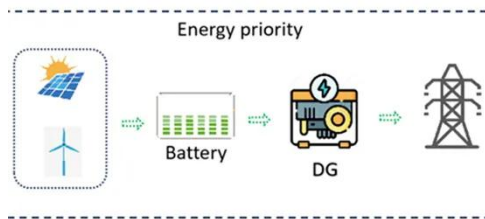

20mwh off-grid bess cabinet for rural use

Battery Energy Storage for Off-Grid Applications

Implementation of a BESS system in an off-grid site will require a energy needs assessment, battery system design, integration and control systems, testing and commissioning.

Outdoor cabinet type energy storage system

As a leading energy storage system supplier, Megarevo offers compact, integrated cabinet BESS designed for small C& I, hospitals, conferences, and weak power grid areas.