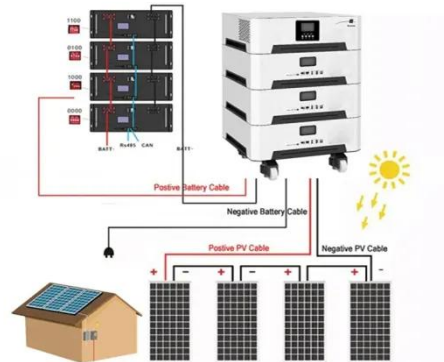

Ultimate Powerful 2000W Dual Input Modified Sine Wave Inverter

The 2000W Dual Input Modified Sine Wave Inverter DC 12V/24V/48V/60V to AC 110V/220V by Congsin is the perfect balance of power, reliability, and affordability for off-grid adventures, RV living, and ...