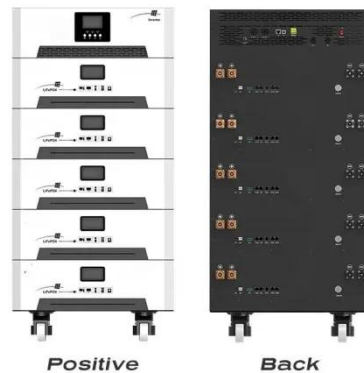

Outdoor Portable Power Supply

Purchase Recommendations for High Capacity Outdoor Power Banks When looking for reliable and powerful outdoor power solutions, several options meet the criteria. Below are some of the best high ...

Philips Hue Outdoor 100W Power Supply Black

About this item WHAT'S IN THE BOX - Includes one Philips Hue 100W outdoor