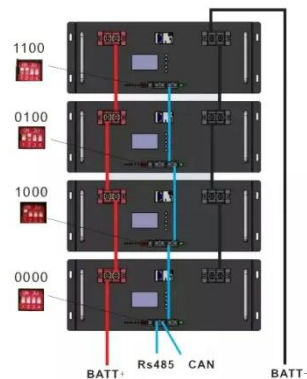

Portable Power Stations for Camping & Home ...

Stay charged during outdoor adventures or power outages with portable power stations from Lowe's. Browse our wide selection and power up with ease today.