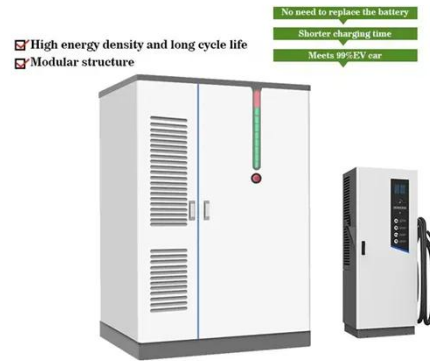

Jackery Portable Power Station Explorer 300, 293Wh Backup

SAFE & STEADY POWER SUPPLY: Armed with a 293Wh lithium-ion battery pack, the Explorer 300 features 2 Pure Sine Wave AC outlets that deliver stable and safe 300W power. The ...