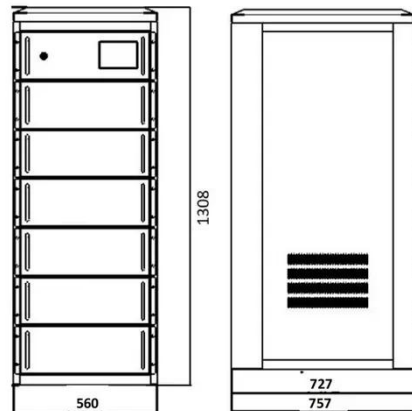

250kW/500kWh Outdoor Cabinet Energy Storage System ...

It adopts door-mounted embedded integrated air conditioning, which does not occupy cabinet space, improves the available space of outdoor cabinets, has better structural integrity at the ...