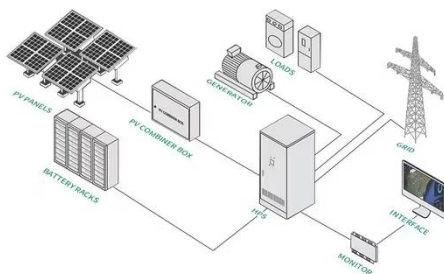

Change subnet mask from 255.255.255.0 to 255.255.255.255

I am using a broadband connection and the subnet mask given to me by the broadband company is 255.255.255.0. I want to know if I change the subnet mask to 255.255.255.255 then what ...

Trina Solar TSM-255PD05.08 255w Poly Solar Panel