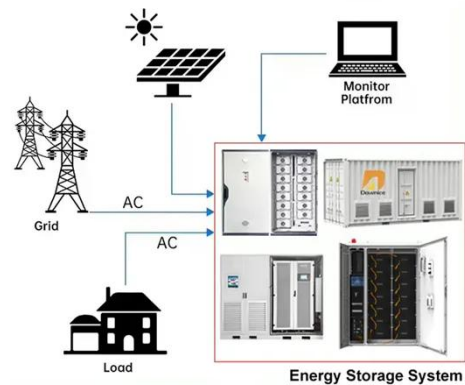

DISTRIBUTED PV GENERATION + ESS

Modular Data Center, Self-Cooling, 2x 44U Racks, 25 kW AC, Service

This SmartRack® Modular Data Center is composed of IT rack, cooling and service enclosures that form a performance optimized data center (POD). This solution reduces deployment time, lowers cost and ...

Modular Data Center, Self-Cooling, 2x 44U Racks, 25 ...

This SmartRack® Modular Data Center is composed of IT rack, cooling and ...