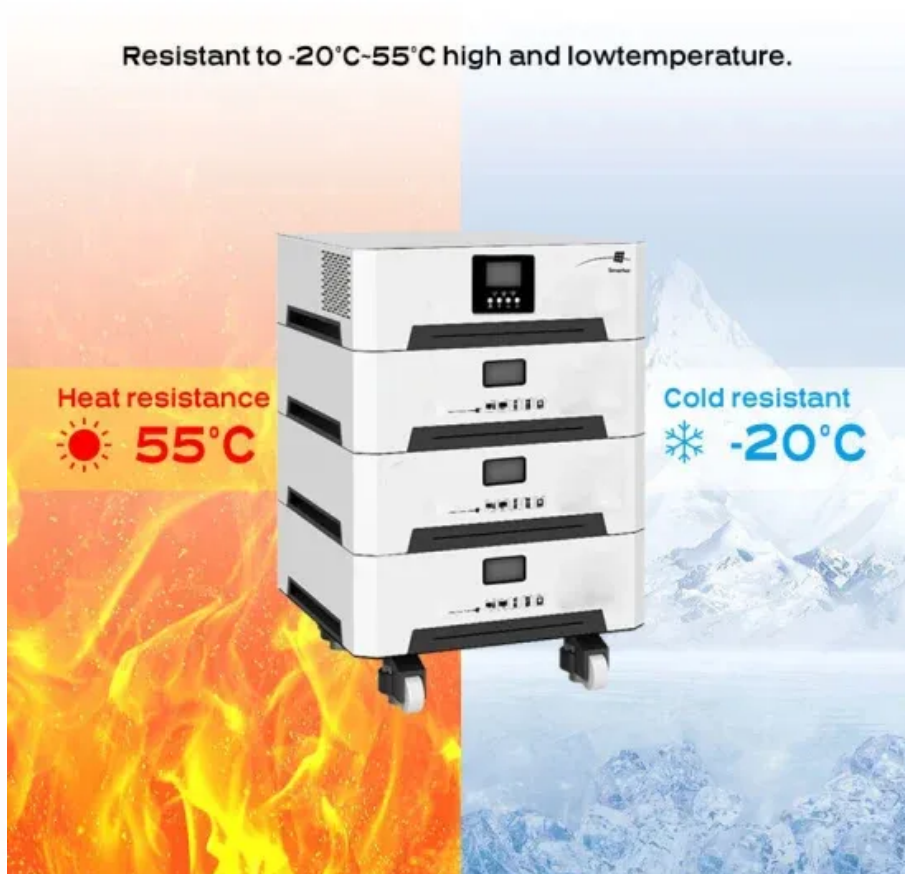

26kW solar power generation

26kW solar power generation

Kohler 26kW Home Standby Generator with 200A

Kohler 26kW Home Standby Generator with 200A Automatic Transfer Switch, Includes 200-AMP Outdoor-Rated, Service-entrance Rated Automatic Transfer Switch, PowerBoost Technology--starts ...

26KVA off grid solar power system (US)

Size :147.4*432.5*553.6MM.
Weight:18.4KG. MC4 connects.
Black/IP68.

26kW Guardian Series Home Generator , 7291 , Generac

With more than 60 years of experience in the backup power industry, it's no wonder why 8 out of 10 home standby generators installed are Generac. Generac's 26kW home standby generator can start ...