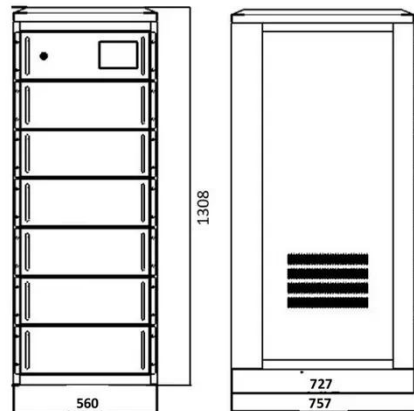

### Standard Solar Panel Sizes And Wattages (100W-500W Dimensions)

The goal here is to get to the average solar panel size by wattage. You can find typical dimensions of 100W, 150W, 170W, 200W, 200W, 220W, 300W, 350W, 400W, and 500W solar panels summarized ...