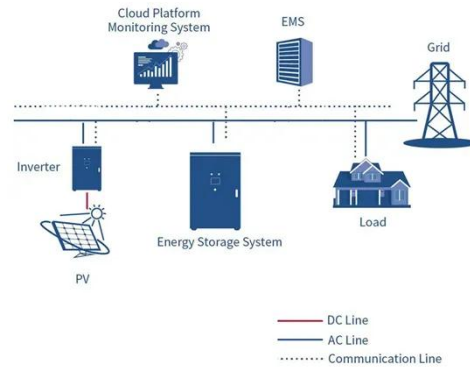

Amped Outdoors 12V 30Ah Wide Lithium Battery AO4S30AHW

Amped Outdoors 12 Volt 30AH Wide Lithium Battery AO4S30AHW This Amped Outdoors Lithium Battery is LiFePO4 (Lithium Iron Phosphate) These are the safest, longest lasting Lithium Batteries available with ...