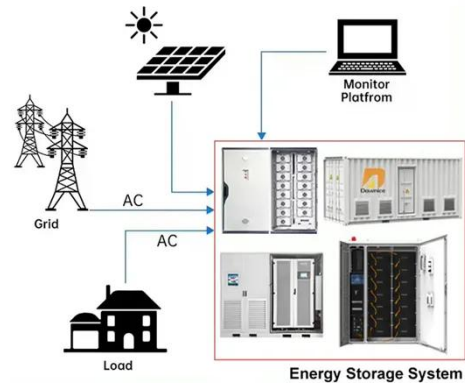

Telecom Site Energy Storage Cabinet

The outdoor photovoltaic energy cabinet can provide reliable housing for network servers, edge computers, professional equipment, monitoring systems, photovoltaic, and battery systems.

Outdoor Integrated Telecom Cabinet for Base Stations & Nodes

Durable outdoor integrated telecom cabinet for base stations and data nodes. Provides reliable protection and efficient housing in harsh environments.

tripole outdoor telecom cabinet 30kwh , etrailer

Delve into our curated lineup of tripole outdoor telecom cabinet 30kwh offerings, and find exactly what you

need.

Products - Outdoor Base Station Cabinets & Energy Storage Systems

Explore Huijue's complete product portfolio, including base station energy cabinets, outdoor base station cabinets, battery enclosures, and cabinet energy storage systems. Designed for telecom, ...

DISTRIBUTED PV GENERATION + ESS