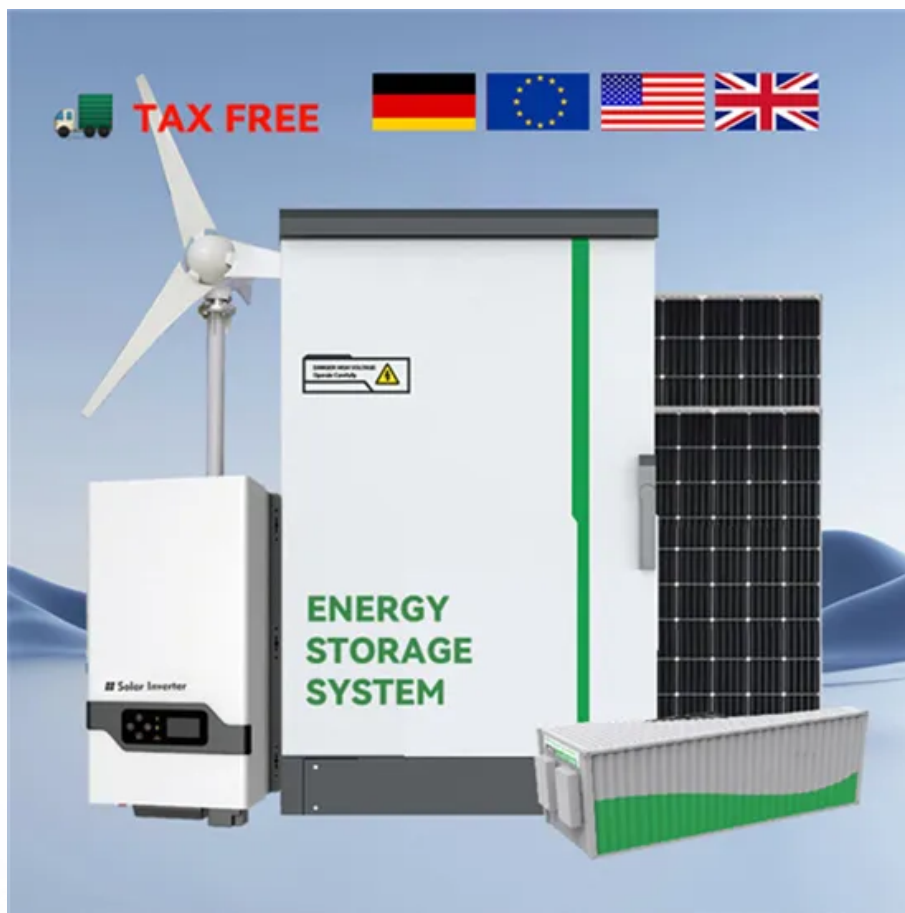

32u battery cabinet

32u battery cabinet

32u 19" Rack Metal Outdoor Telecom Battery Cabinet ...

It is designed for a variety of applications and can be tailored to fit your specific ...

Amazon : 32u Server Rack

Sysracks Open Frame Server Rack 32U - Adjustable 19-inch Rackmount for Data Center, Network, and Home Server - 440lb Capacity, Vented - Ideal for IT Equipment, Servers, Networking Gear Relay

19" 32U Rack Cabinet for pylontech with Schelf

The storage cabinet is a very versatile industrial material. This rack has a tempered glass door that allows you to keep an eye on the batteries without having to open and close the door every time you ...