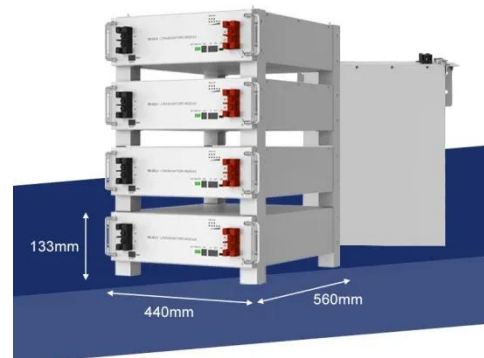

350kW outdoor energy storage cabinet for power grid distribution

Highjoule's Outdoor Photovoltaic Energy Cabinet and Base Station Energy Storage systems deliver reliable, weather-resistant solar power for telecom, remote sites, and microgrids.