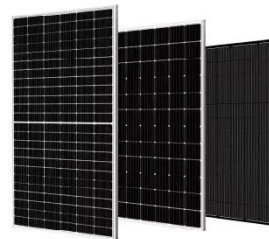

KREATYWNY ENERGY POLSKA

350kW Photovoltaic Cell Cabinet for Mining

350kW Photovoltaic Cell Cabinet for Mining

MOBICELL Solar Battery Backup , Off-Grid Backup Power Systems

From hybrid solar + propane SOFC systems to multi-cabinet methanol HT-PEM backup platforms, MOBICELL cabinets ensure dependable, diesel-free power. Every system is remotely monitored ...

Photovoltaic Micro-station Energy Cabinet

Integrates photovoltaic and wind energy to reduce carbon emissions and lower energy operating costs. Wall-mounted and pole-mounted installation is facilitated by compact design, making it simple to ...

350kW outdoor energy storage cabinet for power grid distribution

Highjoule's Outdoor Photovoltaic Energy Cabinet and Base Station Energy Storage systems deliver reliable, weather-resistant solar power for telecom, remote sites, and microgrids.

Modular Energy Storage Cabinet System 150KW 350KW 500KW for ...

The off-grid photovoltaic power generation system is a new type of power source that generates electricity from photovoltaic components, manages the charge and discharge of the battery through ...