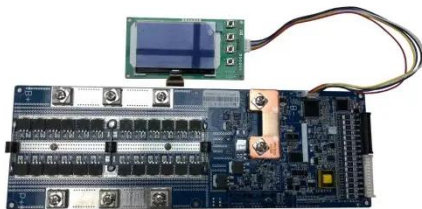

### Vertiv(TM) EnergyCore, Lithium Ion Battery Cabinet

Built with lithium-ion batteries, it offers longer performance and more cycles than VRLA batteries. With a fully loaded cabinet shipped to your location and no onsite wiring needed, it saves on deployment ...