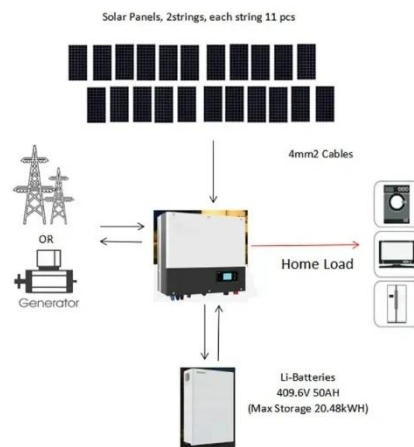

Vertiv Liebert VEBCLI-48VRT1U External Battery Cabinet for Liebert ...

...

The Liebert GXT5 Lithium-Ion UPS supports mission-critical technologies including medical imaging systems, image archiving, core networks, IDF/MDF closets, communications equipment, ULT ...

...

A Comprehensive Guide to Telecom Battery Cabinets

A comprehensive guide to telecom battery cabinets provides essential

information on their features, types, selection criteria, installation tips, and innovations in technology.

Vertiv Liebert VEBCLI-48VRT1U External Battery ...

The Liebert GXT5 Lithium-Ion UPS supports mission ...

12V 10AH

PSI5-48VBATTTAA , 48V External Battery Cabinet ...

Reliable and efficient power protection for servers, network equipment, medical devices, point-of-sale (POS) devices and security systems.