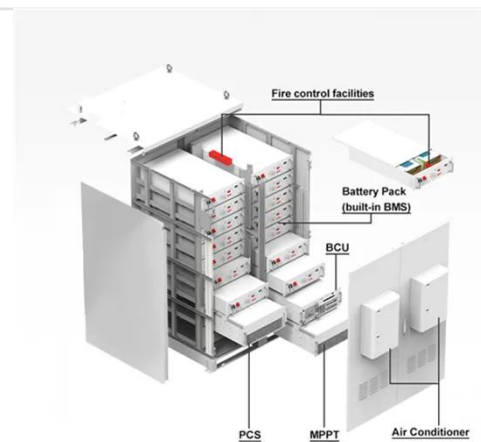

IP65 IP55 5g Base Station Telecom Equipment Outdoor Communication Cabinet

Designed to house a variety of communications equipment, CUBE customers take advantage of our engineering and factory integration for complete turn-key solutions.