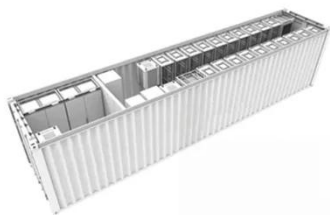

KREATYWNY ENERGY POLSKA

500kWh Power Storage Cabinet for ASEAN Ten Countries

500kWh Power Storage Cabinet for ASEAN Ten Countries

OUTDOOR ENERGY STORAGE SYSTEM CABINETS EPC ENERGY

5MWh Outdoor Energy Storage Cabinet in ASEAN Ten Countries The Philippines stands as the dominant force in the ASEAN energy storage market, commanding approximately 30% of the total ...

100 KWh-500KWh Solar Battery Storage Cabinet, 100kWh Battery Storage

This integrated solar battery storage cabinet is engineered for robust performance, with system configurations readily scalable to meet demands such as a 100kwh battery storage requirement.