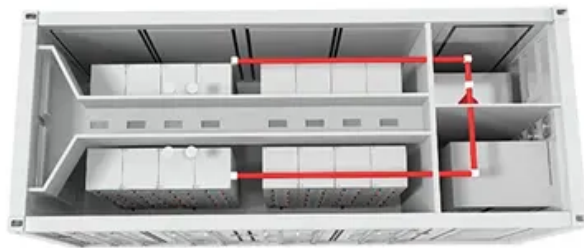

KREATYWNY ENERGY POLSKA

500kWh outdoor telecom cabinet for agricultural irrigation in peru

500kWh outdoor telecom cabinet for agricultural irrigation in peru

Weatherproof Outdoor Electrical Enclosures , Durable Outdoor ...

Whether you need rack mounted weatherproof telecom enclosures, outdoor rated telecom enclosures with fans, or superior telecom data cabinets exterior, AZE Telecom has the perfect solution for you.

OUTDOOR EQUIPMENT CABINET WITH COOLING

The cabinet is an ideal solution for physical connections of outdoor telecommunication equipment, transmission equipment, power equipment, monitoring equipment, lithium batteries and other ...

250kW/500kWh Outdoor Cabinet Energy Storage System ...

Base Station Energy Cabinet

The Base Station Energy Cabinet is a fully enclosed, weather-resistant telecom energy cabinet designed to provide reliable power distribution and battery

backup for outdoor communication networks.