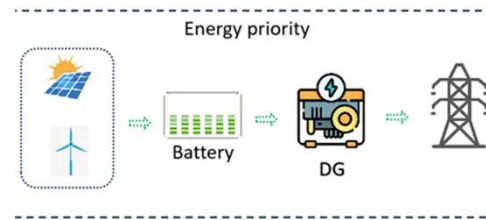

for power equipment, batteries, telecom gear, all integrated into a robust, economical package. The cabinet contains internal mounting rails, which allow installation ...