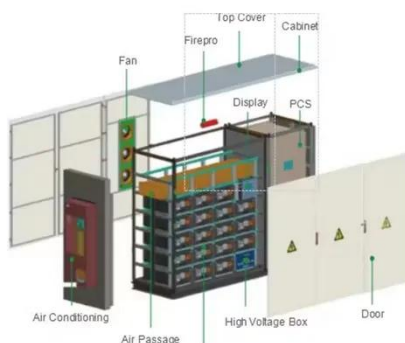

545W (24V) - Grape Solar

High transmittance, low iron tempered glass for durability and enhanced impact resistance. For bulk order only. For both grid-tied and off-grid applications. Please contact Grape Solar support for grid ...