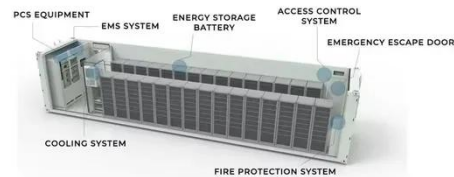

Canadian 550/555 Watts Single Glass

Canadian 550/555 Watts Single Glass
Key Features Power Output: 550W / 555W Cell Type: Monocrystalline PERC, 144 half-cut cells Panel Efficiency: Around 21.3% - 21.5% Glass Type: Single ...

WAAREE 550Wp 144Cells 24 Volts Framed Dual Glass Mono PERC ...

Elevate your energy with Waaree's 550Wp 144Cells Framed Dual-Glass Mono PERC Bifacial Module. Discover solar modules online at affordable prices.