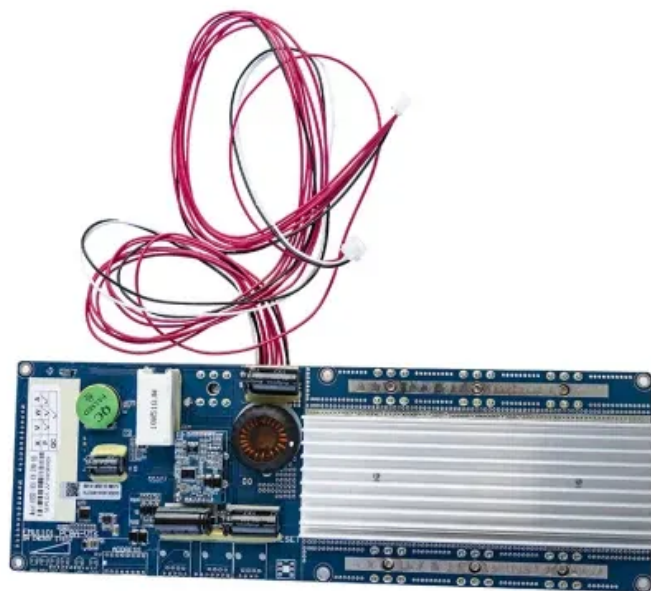

KREATYWNY ENERGY POLSKA

5G Macro Base Station Outdoor Communication Cabinet 30kWh

5G Macro Base Station Outdoor Communication Cabinet 30kWh

Compact Outdoor Cabinet for 5G & 4G Base Stations

Space-saving outdoor cabinet designed for 5G and 4G base station equipment. Provides reliable protection and easy deployment in telecom networks.

5G Base Station Power Upgrade: Custom Rectifier Module Solutions

...

Upgrade 5G base station power in outdoor, indoor, and shared cabinets with custom rectifier module solutions for efficient, scalable, and reliable performance.

Macro Base Station - Prescient Networks and Technologies

One of the most compact outdoor macro base stations in the industry, it features a large, scalable capacity and multi-mode applications that meet the requirements of long-distance railways.