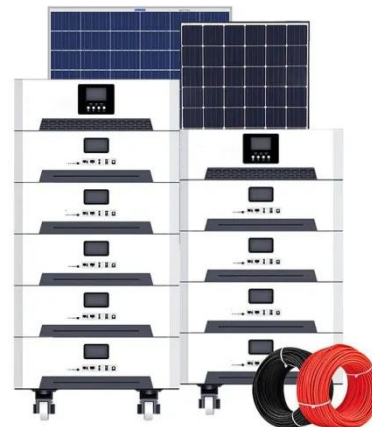

Battery Cabinet vs Rackmount - Which is More Space-Efficient for 5G?

Advanced hybrid configurations like Huawei's PowerCube 2.0 demonstrate how modular rack systems can achieve 2.1kW/m² power density through three-layer stacking - that's equivalent to fitting three ...