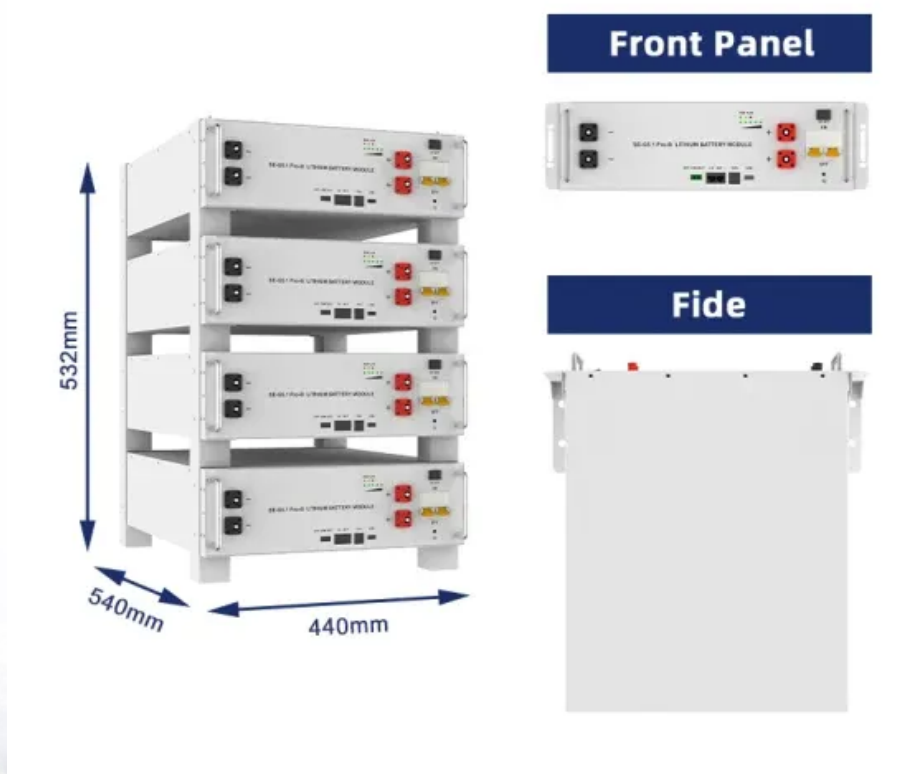

# 5G communication base station wind power equipment installation

## 5G communication base station wind power equipment installation

---

### 5G communication base station wind power installation form

A 5G network base-station connects other wireless devices to a central hub. A look at 5G base-station architecture includes various equipment, such as a 5G base station power amplifier, ...