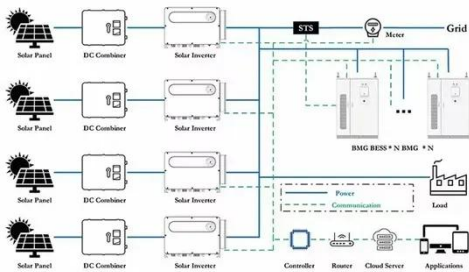

Addressing Rising Power Densities in the Data Center Starts with ...

Elevate™ Adjustable Containment Solution offers a cutting-edge approach to improve data center efficiency through effective hot air management. This innovative system links two rows of cabinets, ...

Leaflet_InfraSuite_PDC_en-us_V2

For power distribution requirements of medium to large data centers, Delta's Power Distribution Cabinet (PDC) provides an optimal solution. The space-saving PDC is easy to move and adapt to future ...

How to Choose Power Distribution Cabinets for Data Centers

The right power distribution cabinet protects uptime, passes inspections, and scales with your load roadmap. This buyer's checklist helps procurement managers balance compliance, ...