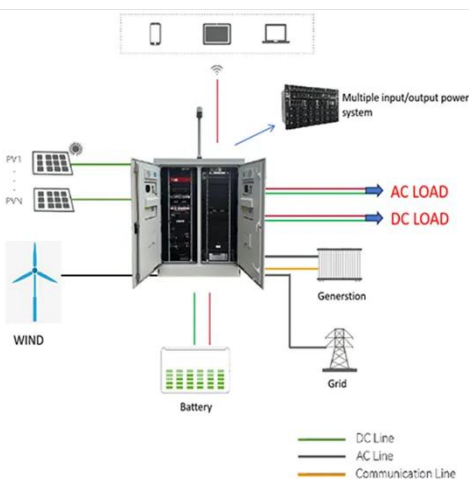

Why does 5g base station consume so much power and how to ...

According to the above calculation, the total electricity cost of 5G base stations will reach about 10 times that of 4G. Moreover, we know that 5G consumes a lot of power and generates a lot ...