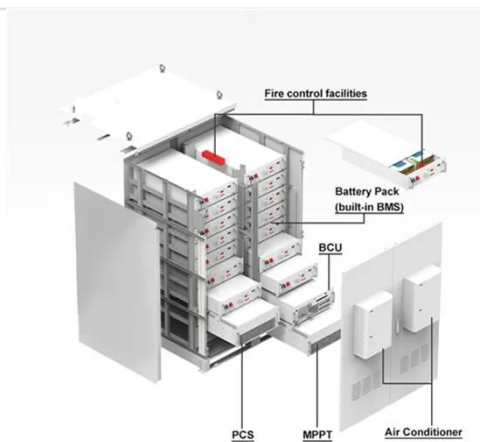

5g base station power consumption mode

Power Consumption Modeling of 5G Multi-Carrier Base Stations: ...

Importantly, this study item indicates that new 5G power consumption models are needed to accurately develop and optimize new energy saving solutions, while also considering the complexity emerging ...

Comparison of Power Consumption Models for 5G Cellular Network Base

A new power model structure is proposed in order to assess the power consumption of traditional base stations, their extensions, and alternative architectures such as large-scale antenna

Energy consumption optimization of 5G base stations considering

An energy consumption optimization strategy of 5G base stations (BSs) considering variable threshold sleep mechanism (ECOS-BS) is proposed, which includes the initial matching ...

**Final draft of deliverable
D.WG3-02-Smart Energy Saving of
...**

Smart Energy Saving of 5G Base Station:
Based on AI and other emerging
technologies to forecast and optimize
the management of 5G wireless network
energy consumption