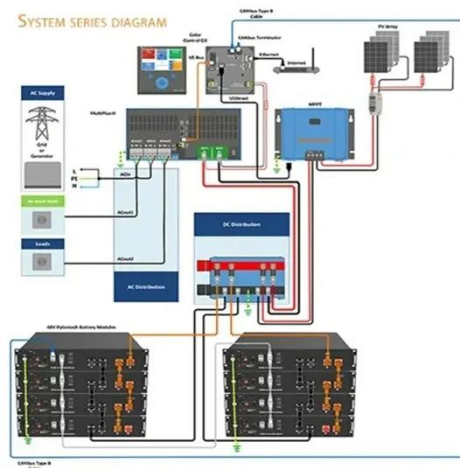

Energy consumption optimization of 5G base stations considering

An energy consumption optimization strategy of 5G base stations (BSs) considering variable threshold sleep mechanism (ECOS-BS) is proposed, which includes the initial matching ...