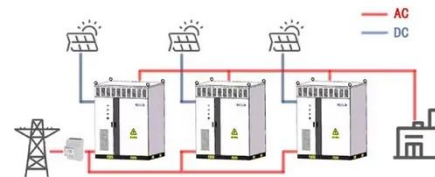

to as many as 6 or 8 charging outputs (charge ports) simultaneously depending on ...

WORKING PRINCIPLE

Kempower Power Unit and Satellites

The Kempower Power Unit (CPU) is a modular and scalable fast-charging cabinet for electric passenger cars, electric commercial vehicles, and electric off-highway vehicles.

KEMPOWER C-Series

Each cabinet utilizes 1 to 4 power modules, each providing a charging power of up to 50 kW. A full CPU provides a maximum power of up to 200/400/600 kW, depending on the CPU version. The charging ...