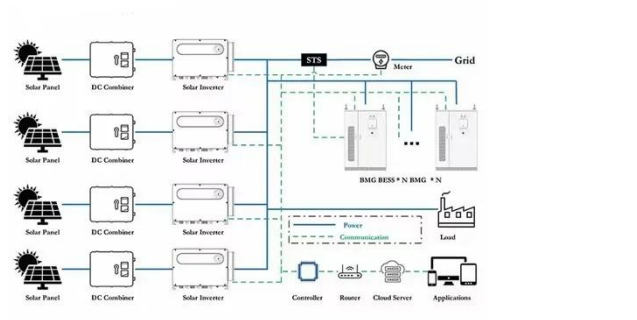

LONGi Solar LR8-66HGD-610M

LONGi Solar is one of the world's leading manufacturers of high-performance modules. With state-of-the-art Mono-PERC and HPBC technology, their modules deliver maximum efficiency, long lifespan, ...

610W Dual Glass Shingled Solar Panel , High-Power Low-Shading PV

...

High-performance 610W dual glass shingled solar panel featuring low shading loss and enhanced durability,