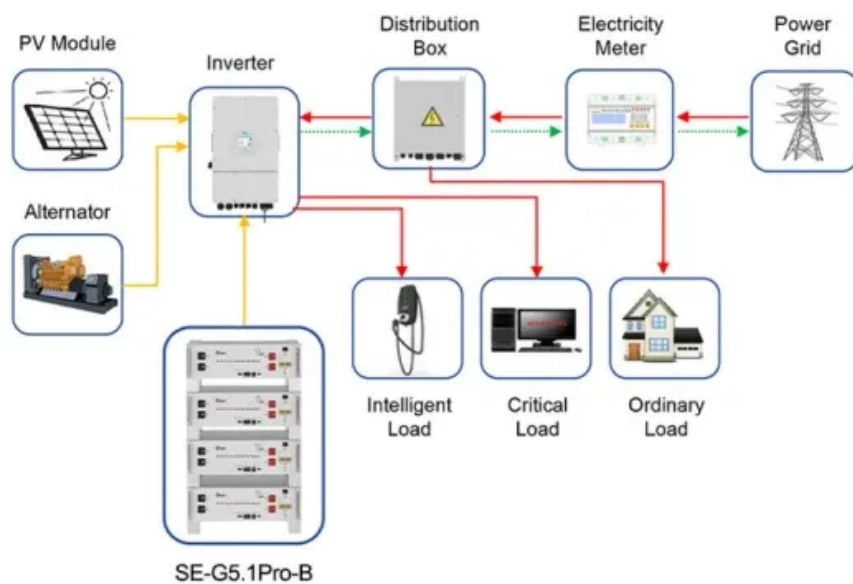

6u wall mount rack enclosure