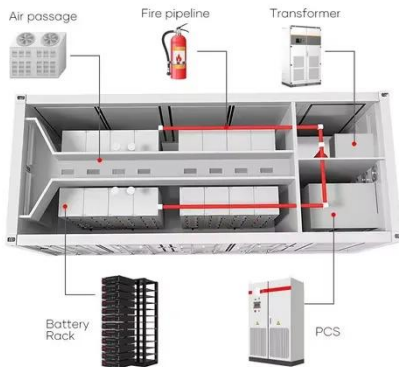

DISADVANTAGES OF HUAWEI S OUTDOOR POWER SUPPLY

Nauru Outdoor Power Supply What services does Nauru utilities provide? Nauru Utilities Corporation provides power, water, and sanitation services at a fair price, with tariffs and fees tailored to suit ...

The biggest use of Huawei's outdoor power supply

How does Huawei use AI based technology? Huawei adopts AI-based technologies to realize intelligent scheduling of energy sources such as the grid, genset, and solar power, providing reliable power ...

Huawei Outdoor Power Supply: Reliable Energy Solutions for ...

Huawei's outdoor power supply systems are redefining off-grid energy management with smart technology and rugged durability. Whether you're managing telecom infrastructure or planning an ...

- ☒ IP65/IP55 OUTDOOR CABINET
- ☒ WATERPROOF OUTDOOR CABINET
- ☒ 42U/27U
- ☒ OUTDOOR BATTERY CABINET

WHAT ARE THE ADVANTAGES AND DISADVANTAGES OF HUAWEI

Huawei factory outdoor power supply