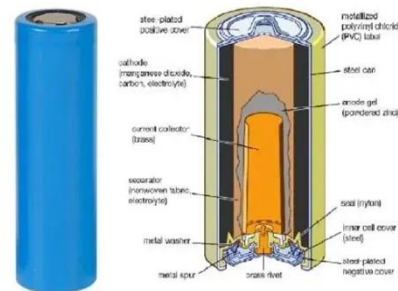

FusionPower9000 Huawei Outdoor PowerPOD User Manual

The FusionPower9000 is an outdoor power supply and distribution system for medium- and large-sized data centers, mainly used in cloud hosting centers, colocation centers, and enterprise-level medium- ...