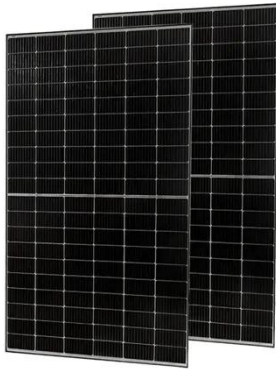

Energy Storage Equipment, Energy storage solutions, Lithium battery

Huijue Group's commercial and industrial energy storage solutions offer capacities ranging from 30 kWh to over 30 MWh. These solutions cover most commercial applications, such as ...