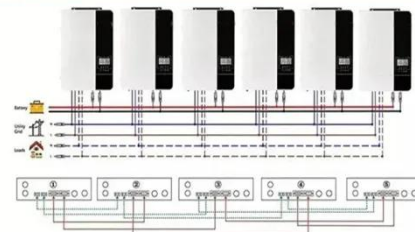

**30kw 36kva Communication Base Station Standby Power Emergency**

...

30kw 36kva Communication Base Station Standby Power Emergency Power Supply Diesel Generator Silent Shell Using Ricardo Engine

Parallel (Parallel operation up to 6 unit (only with battery connected))