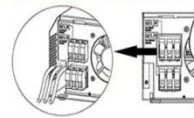

AC input wires