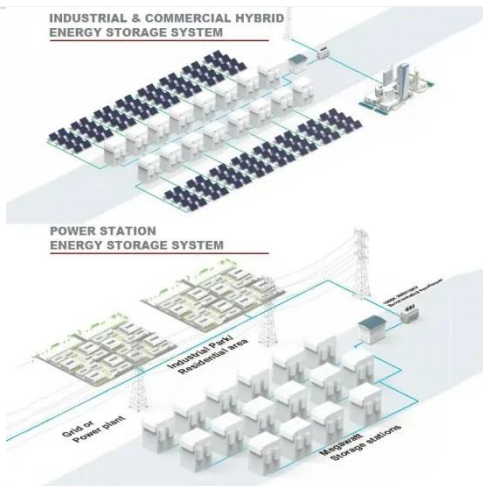

## Top 7 Battery Energy Storage System (BESS) Projects in the USA 2025

Spread across 9,500 acres of non-arable land in western Fresno County, the facility will connect to the Pacific Gas & Electric Company (PG& E) grid. The project will deploy around 3.1 million solar panels ...

## RWE supercharges U.S. battery storage platform with three new ...

The three new BESS -- Bright Arrow, Big

Star and Mesquite 4 -- bring RWE's total U.S. battery storage capacity to about 512 MW (1370 MWh).

## SUNPOWER & TECHNOLOGY

Our compact outdoor BESS units in the 50 kW to 250 kW range are ideal for small-scale commercial facilities, microgrids, and EV charging stations.