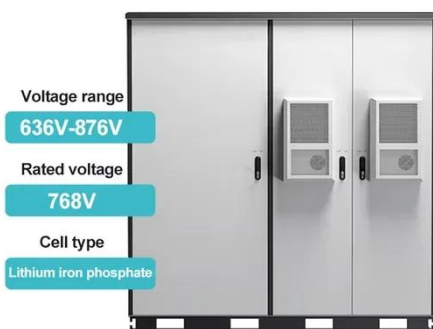

Green Charging

Green Charging is the first ultra-fast charging platform for electric vehicles in Andorra. With 6 stations across the country, we offer chargers of up to 300 kW to ensure you can charge your vehicle in the ...