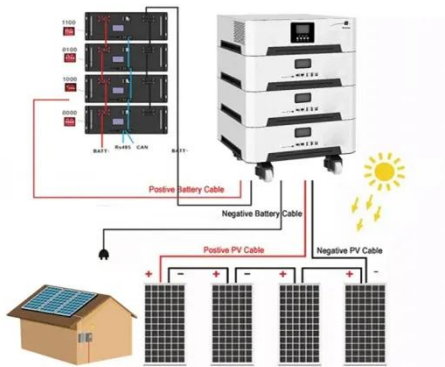

one, or 30 kW for two fast charging outlets simultaneously.

Green Charging

Green Charging is the first ultra-fast charging platform for electric vehicles in Andorra. With 6 stations across the country, we offer chargers of up to 300 kW to ensure you can charge your vehicle in the ...

Mobile Energy Storage Charging Station

From charging electric vehicles (cars, trucks, forklifts, and e-motorcycles) to powering heavy-duty tools and outdoor adventures, this unit offers versatile energy on the go.

Contact Us

For catalog requests, pricing, or partnerships, please visit:
<https://kreatywny-dom.pl>