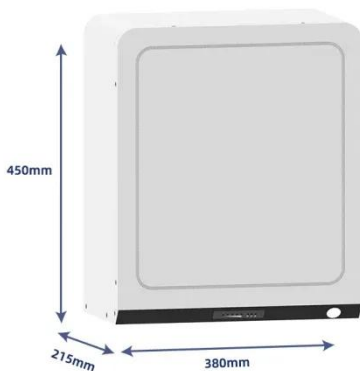

GoodWe Inverters , Reliable Solar Power

With a strong presence in over 100 countries, GoodWe has built a reputation for quality engineering and customer-focused design. Their product lineup supports a wide range of applications, from ...