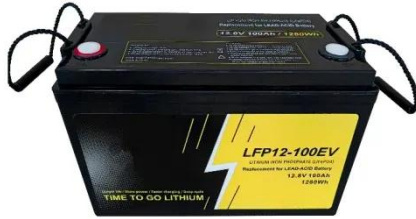

size of the PEW cabinet makes it well suited for secure installation in tight spaces ...

Troubleshoot problems updating Windows

This guide provides detailed steps to troubleshoot and resolve Windows Update problems effectively. Run the Windows Update troubleshooter If you are using a Windows 11 device, start by running the ...