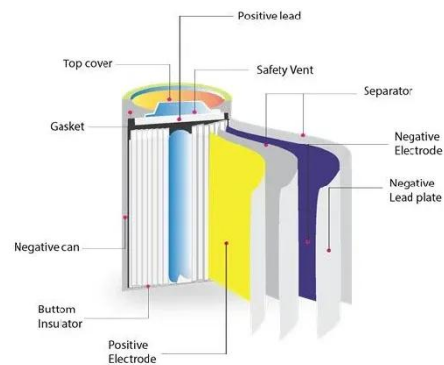

Battery Cabinet - IP66 Wall Mount (PEW3)

Powerplus IP66 wall mount battery cabinet (PEW3) Wall mount IP66 rated enclosed cabinet for indoor or outdoor use. Holds up to 4 x LiFe or ECO 2RU 19? batteries. The cabinet comes ...